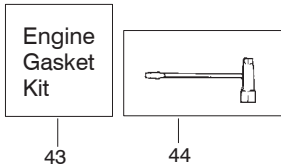

Ref.	Part No.	Description	Ref.	Part No.	Description	Ref.	Part No.	Description
1.	530016153	Screw	21.	952030150	Accy-Spark Plug (RCJ-7Y)	41.	530057926	Tube-Intake
2.	545115801	Module-Ignition	22.	530071884	Kit-Cylinder (Incl. 29,37)	42.	530016101	Nut-Carb.
3.	530016432	Screw	23.	530058660	Clip-High Tension Lead	43.	530071894	Kit-Gasket (Incl. 20,26,38,40)
4.	530058661	Strap-Ground	24.	545081801	Kit-Muffler (Incl. 25,26,27,28)	44.	530031135	Scrench
5.	530057943	Assy-Wire Harness	25.	530057942	Backplate-Muffler	Not Shown		
6.	530059006	Reflector-Tape	26.	530071894	Gasket-Muffler (kit)	---		Manual-Operator
7.	545045801	Shield-Cylinder(Incl.1,6)	27.	545081701	Kit-Spark Arrestor	115294110		Scan
8.	530016080	Screw	28.	530016338	Bolt-Muffler	115294226		Euro 1
9.	530057891	Lever-Ignition Switch	29.	545015301	Insert-Left (black) Cyl.	115294326		Euro 2
10.	530057908	Spring-Ignition Switch	30.	545112901	Assy-Crankshaft/Rod	115294626		Euro 3
11.	530059399	Knob-Choke	31.	530016417	Bolt	115294726		Euro 4
12.	530059001	Cover-Air Filter	32.	530057941	Cap-Crankcase	115294826		Euro 5
13.	530057869	Filter-Air	33.	530056363	Assy-Bearing/Seal	115439956		Russian
14.	530016425	Screw	34.	530071883	Kit-Piston (Incl. 35,36)	115295076		Turkish
15.	545046901	Housing-Air Filter w/cable	35.	530015697	Retainer-Piston Pin	577923701		Decal-Warning
16.	---	Carburetor	36.	530038729	Ring-Piston	545091701		Case-(body)
	545070601	Zama W26 (Incl. 18)	37.	545015401	Insert-Right (gray)Cyl.	545054101		Case-(scabbard)
17.	530069247	Kit-Fuel Line (Small)	38.	530071894	Seal-Adaptor (kit)	530164048		Case-(L & R ends)
18.	530047721	Bulb-Purge "snap-in"	39.	530016426	Screw	530164050		Case-(Latch)
19.	530071889	Kit-Carb. Adaptor (Incl. # 20,38,41)	40.	530071894	Gasket-Carb. (kit)			
20.	530071894	Gasket-cyl. (kit)						

✓ = NEW PART NUMBER FOR THIS IPL

* = REFER TO THE SERVICE REFERENCE INDICATED FOR MORE INFORMATION. (LOCATED AT END OF IPL)