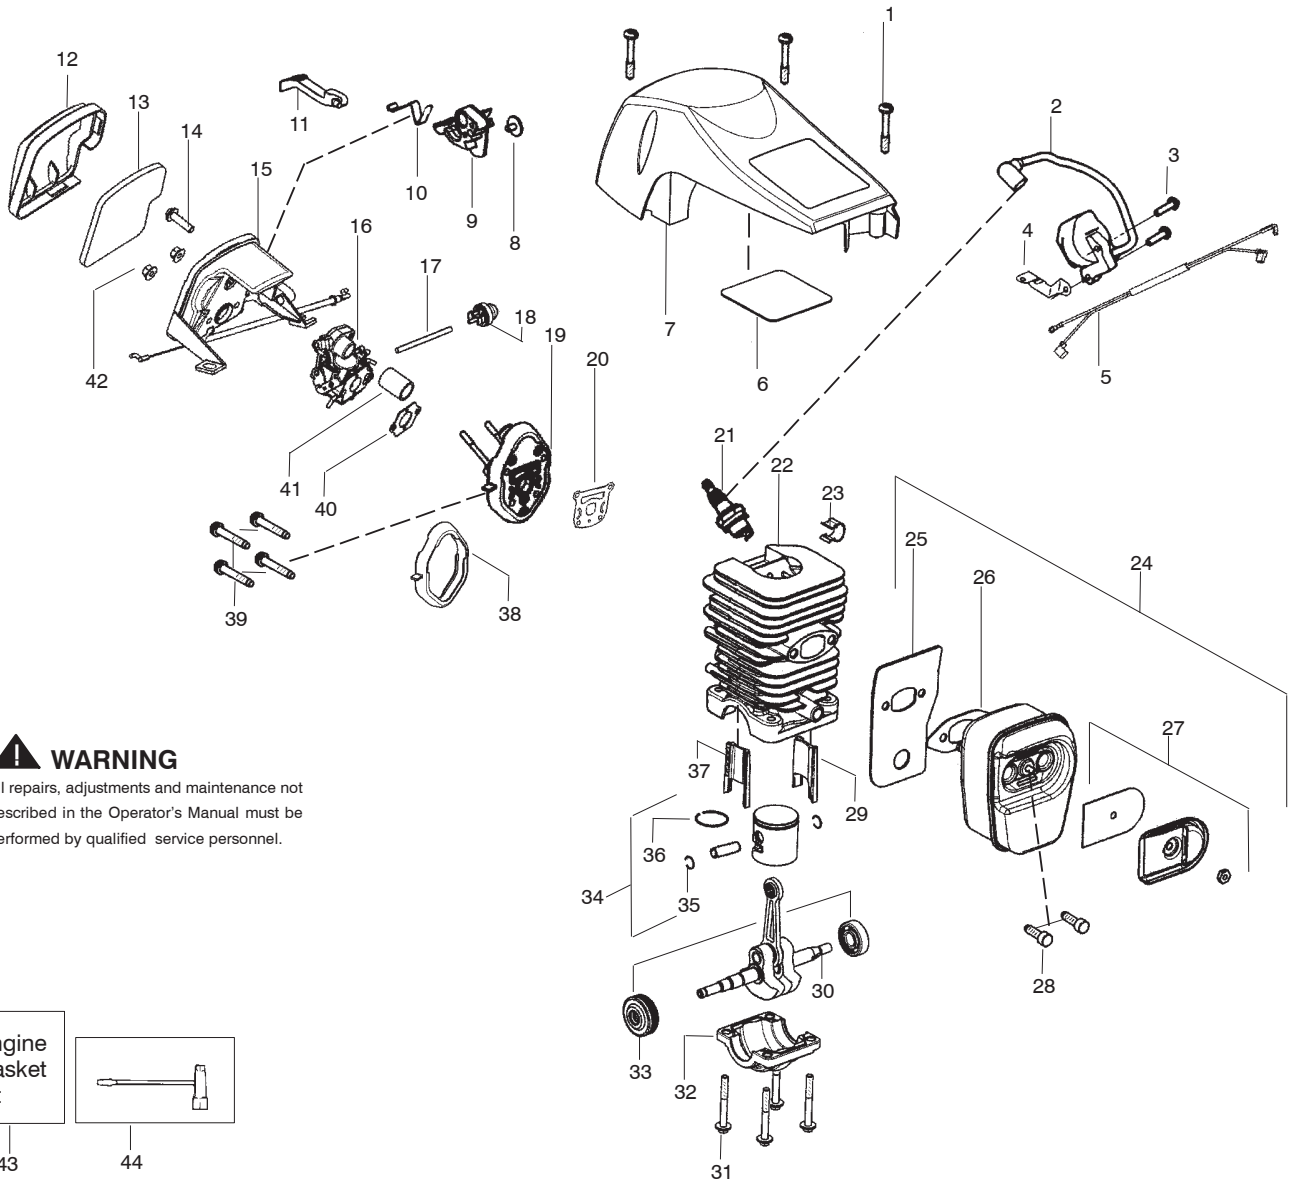

PARTS LIST NO. <b>545103432</b>		<b>PARTNER® PARTS LIST</b>	CHAIN SAW MODEL(S) <b>P842</b>
DATE <b>7/18/11</b>	Replaces 545103432 – 2/17/10		<b>Note:</b> Illustration may differ from actual model due to design changes

✓ = NEW PART NUMBER FOR THIS IPL

\* = REFER TO THE SERVICE REFERENCE INDICATED FOR MORE INFORMATION. (LOCATED AT END OF IPL)

PARTS LIST NO. <b>545103432</b>		<b>PARTNER</b> ® PARTS LIST	CHAIN SAW MODEL(S) <b>P842</b>
DATE <b>7/18/11</b>	Replaces 545103432 - 2/17/10		NOTE: Illustration may differ from actual model due to design changes