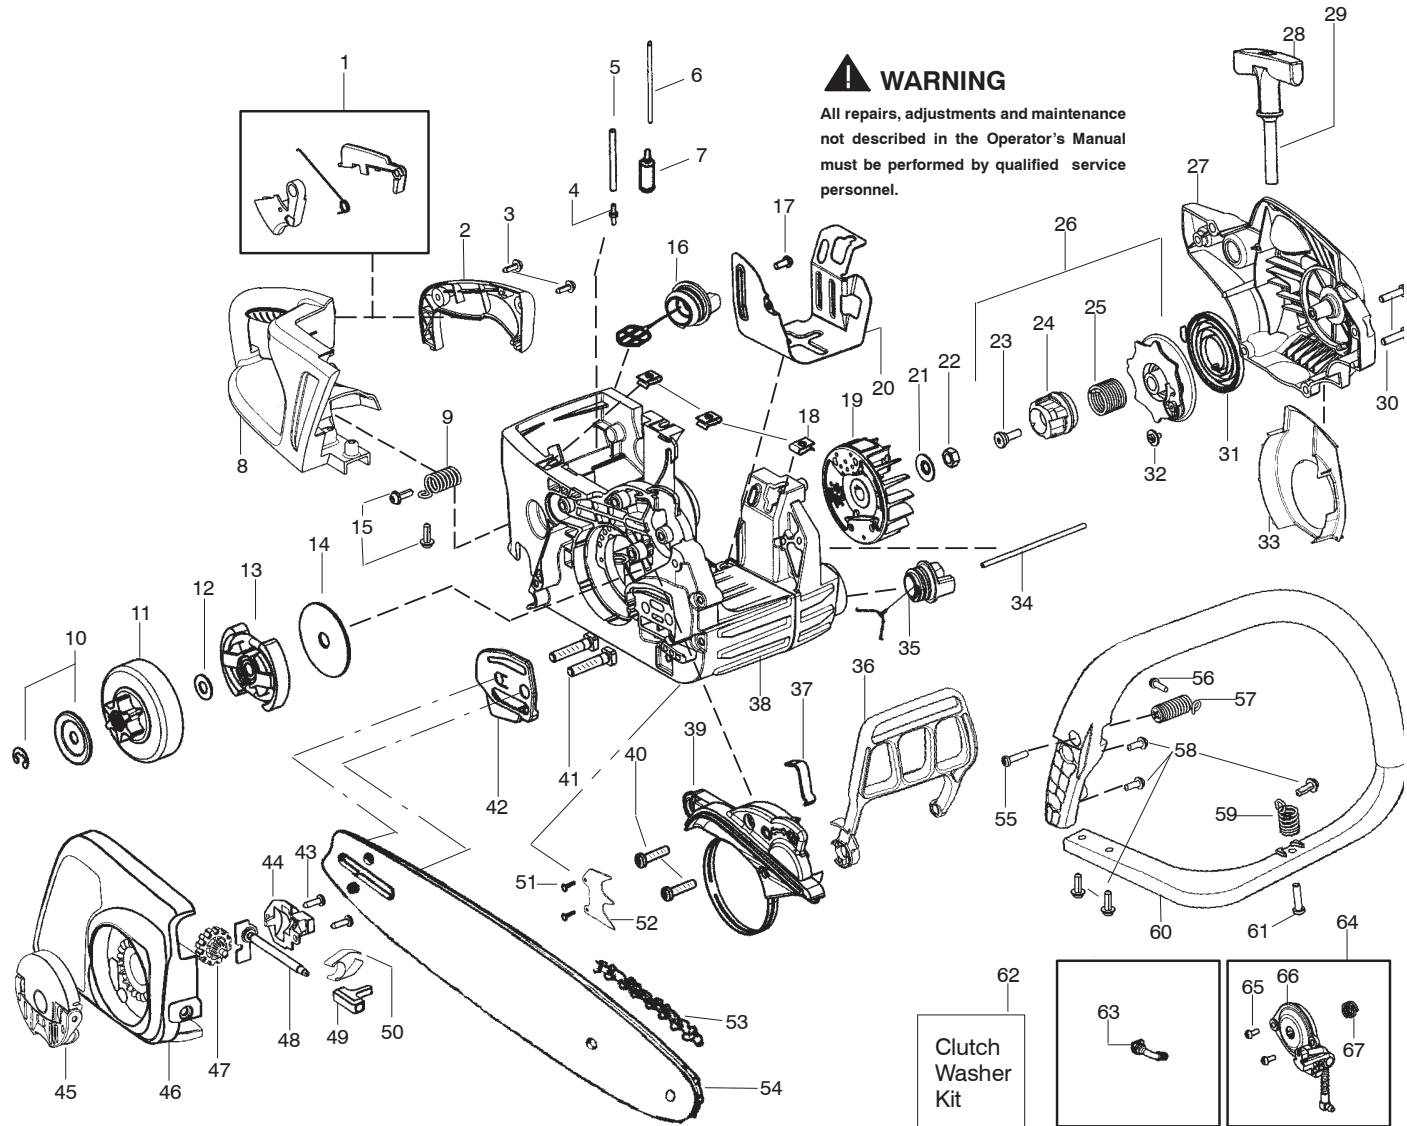

PARTS LIST NO. <b>545103432</b>		<b>PARTNER® PARTS LIST</b>	CHAIN SAW MODEL(S) <b>P842</b>
DATE <b>7/18/11</b>	Replaces 545103432 – 2/17/10		<b>Note:</b> Illustration may differ from actual model due to design changes

✓ = NEW PART NUMBER FOR THIS IPL

\* = REFER TO THE SERVICE REFERENCE INDICATED FOR MORE INFORMATION. (LOCATED AT END OF IPL)

PARTS LIST NO. <b>545103432</b>		<b>PARTNER</b> ® PARTS LIST	CHAIN SAW MODEL(S) <b>P842</b>
DATE <b>7/18/11</b>	Replaces 545103432 - 2/17/10		NOTE: Illustration may differ from actual model due to design changes